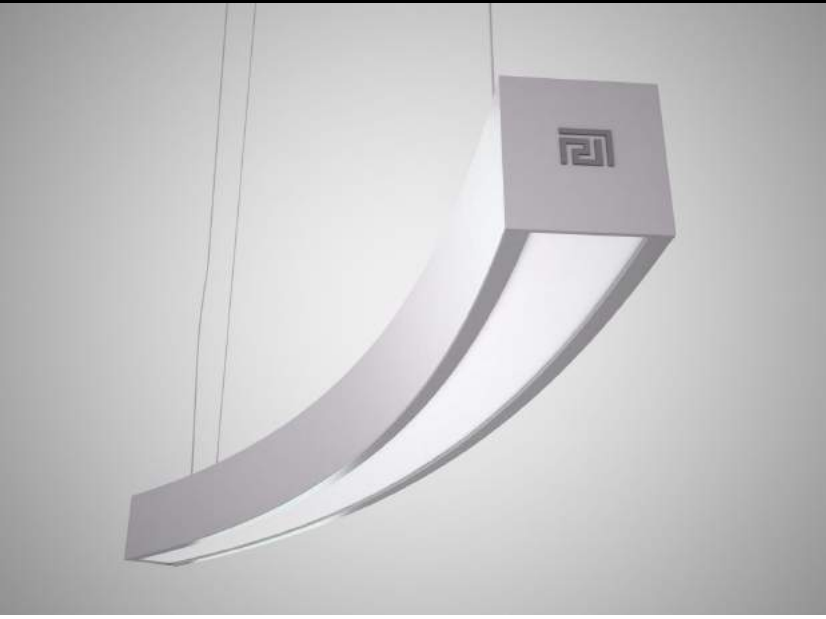

COCKTAIL - Item Code PLD6000

Product Specifications

General Information

Product Code	PLD6000
Body	Extruded Aluminium
Number of light source	2
Light source color	2700K -> 6000K
Cap-Base	6cm
Light source replaceable	Yes
Luminaire light beam	120°

Suspension System	2 wire set
Protection	IP40
Space	Indoor
Mounting	Surface Mounted / Suspended
Trimless	On request
Warranty Period	2 years

Physical Specifications

Structure	Extruded Aluminium
Reflector	N/A
Optical Cover	Plexiglass
Fixation material	Aluminium/Stainless Steel
Length	On request
Width	80mm
Height	85mm

Options

Length	On request
Finish	RAL on request
Dimmable	Yes / No
Trimless	On request
Colour Temperature	2700K -> 6000K
Power / Luminous Flux	1100lm-3300lm/m
IP Rate	IP44

Remarks

Customized length
Angular shapes
RGB version