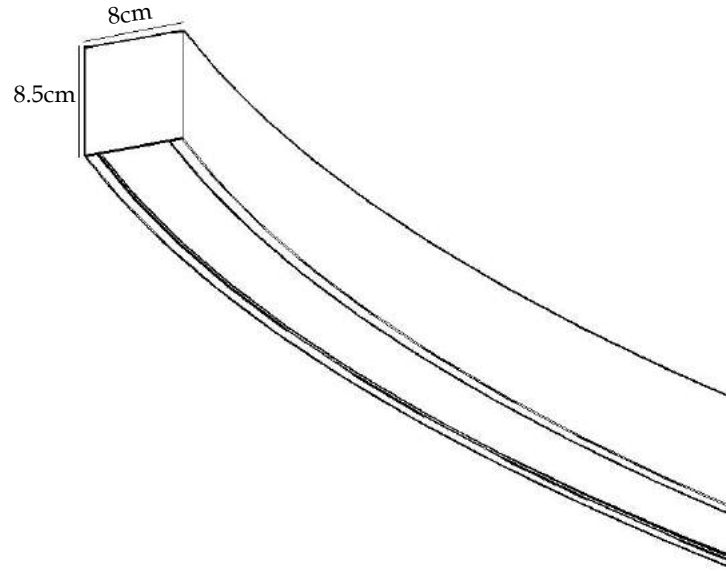

COCKTAIL - Item Code PLD6000

Product Specifications

General Information

Product Code	PLD6000
Body	Extruded Aluminium
Number of light source	2
Light source color	2700K -> 6000K
Cap-Base	6cm
Light source replaceable	Yes
Luminaire light beam	120°

Suspension System	2 wire set
Protection	IP40
Space	Indoor
Mounting	Surface Mounted / Suspended
Trimless	On request
Warranty Period	2 years

Physical Specifications

Structure	Extruded Aluminium
Reflector	N/A
Optical Cover	Plexiglass
Fixation material	Aluminium/Stainless Steel
Length	On request
Width	80mm
Height	85mm

Performance

Power	10W-30W/m
Luminous Flux	1100lm-3300lm/m
Luminous flux tolerance	10%
Colour Temperature	2700K -> 6000K
Colour Rendering Index	≥80
LED Luminaire Efficacy	110lm / W

Lamp Specifications

Lamp Type	LED
LED Chip	SAMSUNG
Luminous Flux	1100lm-3300lm / m
Power	10W-30W/m
Colour Temperature	2700K -> 6000K
Length	3cm -> 50cm
Width	0.8cm

Options

Length	On request
Finish	RAL on request
Dimmable	Yes / No
Trimless	On request
Colour Temperature	2700K -> 6000K
Power / Luminous Flux	1100lm-3300lm/m
IP Rate	IP44

Remarks

Customized length
Angular shapes
RGB version