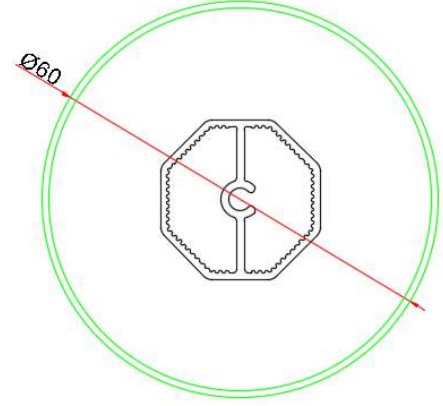

CYLINDER - Item Code PLD008

Product Specifications

General Information

| | |
|--------------------------|--------------------|
| Product Code | PLD008 |
| Body | Extruded Aluminium |
| Number of light source | 8 |
| Light source color | 2700K -> 6000K |
| Cap-Base | 6cm |
| Light source replaceable | Yes |
| Luminaire light beam | 360° |

| | |
|-------------------|---------------------------|
| Structure | Extruded Aluminium |
| Reflector | N/A |
| Optical Cover | Polycarbonate Opal |
| Fixation material | Aluminium/Stainless Steel |
| Length | On Request |
| Height | 60mm |
| Width | 60mm |

Lamp Specifications

| | |
|--------------------|-----------------|
| Lamp Type | LED |
| LED Chip | SAMSUNG |
| Luminous Flux | 440lm-880lm / m |
| Power | 4W-8W/m |
| Colour Temperature | 2700K -> 6000K |
| Length | 3cm -> 50cm |
| Width | 0.8cm |