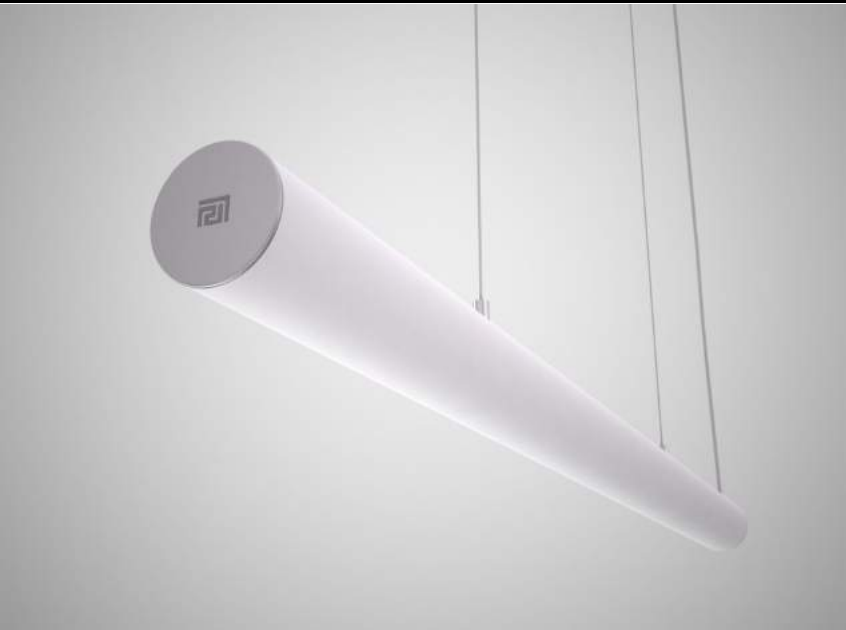

CYLINDER - Item Code PLD008

Product Specifications

General Information

| | |
|--------------------------|--------------------|
| Product Code | PLD008 |
| Body | Extruded Aluminium |
| Number of light source | 8 |
| Light source color | 2700K -> 6000K |
| Cap-Base | 6cm |
| Light source replaceable | Yes |
| Luminaire light beam | 360° |

| | |
|-------------------|---------------------------|
| Structure | Extruded Aluminium |
| Reflector | N/A |
| Optical Cover | Polycarbonate Opal |
| Fixation material | Aluminium/Stainless Steel |
| Length | On Request |
| Height | 60mm |
| Width | 60mm |

| | |
|---------------|-----------------------|
| Finish | Natural Aluminium/RAL |
| Weight | - |
| Body | Extruded Aluminium |
| Diffuser | Polycarbonate Opal |
| UV Protection | Yes |

CYLINDER - Item Code PLD008