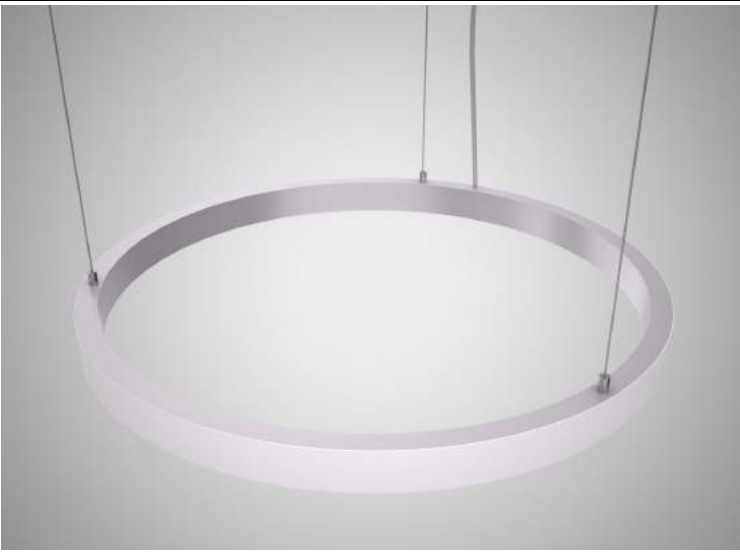

ZODA - Item Code PLD5560

Product Specifications

General Information

| | |
|--------------------------|--------------------|
| Product Code | PLD5560 |
| Body | Extruded Aluminium |
| Number of light source | 2 |
| Light source color | 2700K -> 6000K |
| Cap-Base | 6cm |
| Light source replaceable | Yes |
| Luminaire light beam | 120° |

| | |
|-------------------|---------------------------|
| Structure | Extruded Aluminium |
| Reflector | N/A |
| Optical Cover | Polycarbonate Opal |
| Fixation material | Aluminium/Stainless Steel |
| Diameter | On request |
| Width | 34mm |
| Height | 61.4mm |

| | |
|---------------|-----------------------|
| Finish | Natural Aluminium/RAL |
| Weight | - |
| Body | Extruded Aluminium |
| Diffuser | Polycarbonate Opal |
| UV Protection | Yes |

Electrical Specifications