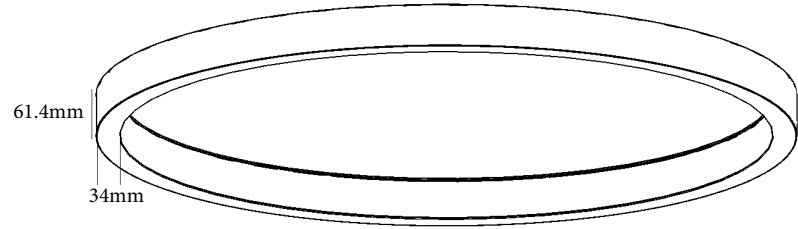

ZODA - Item Code PLD5560

Product Specifications

General Information

| | |
|--------------------------|--------------------|
| Product Code | PLD5560 |
| Body | Extruded Aluminium |
| Number of light source | 2 |
| Light source color | 2700K -> 6000K |
| Cap-Base | 6cm |
| Light source replaceable | Yes |
| Luminaire light beam | 120° |

| | |
|-------------------|---------------------------|
| Structure | Extruded Aluminium |
| Reflector | N/A |
| Optical Cover | Polycarbonate Opal |
| Fixation material | Aluminium/Stainless Steel |
| Diameter | On request |
| Width | 34mm |
| Height | 61.4mm |

Lamp Specifications

| | |
|--------------------|----------------|
| Lamp Type | LED |
| LED Chip | SAMSUNG |
| Luminous Flux | 550-2200lm/ m |
| Power | 5W-22W/ m |
| Colour Temperature | 2700K -> 6000K |
| Length | 3cm -> 50cm |
| Width | 0.8cm |